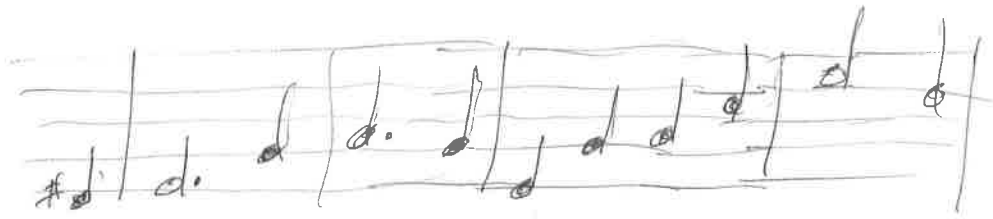

C E7 F

Play in C

451

(MED.) THE WORLD IS WAITING FOR THE SUNRISE

- ERNEST SCITE / EUGENE LOUWERY

Musical score for guitar with four staves. The first staff is the melody in treble clef, key of D major (two sharps), and 4/4 time. The subsequent three staves are bass lines with chords written above the notes. The chords are: A6, E7#5, A6, C#7, D, D#07, C#-7, F#7, B7, B-7, E7, A6, E7#5, A6, C#7, D, D#07, C#-7, F#7, B-7, E7, A6.